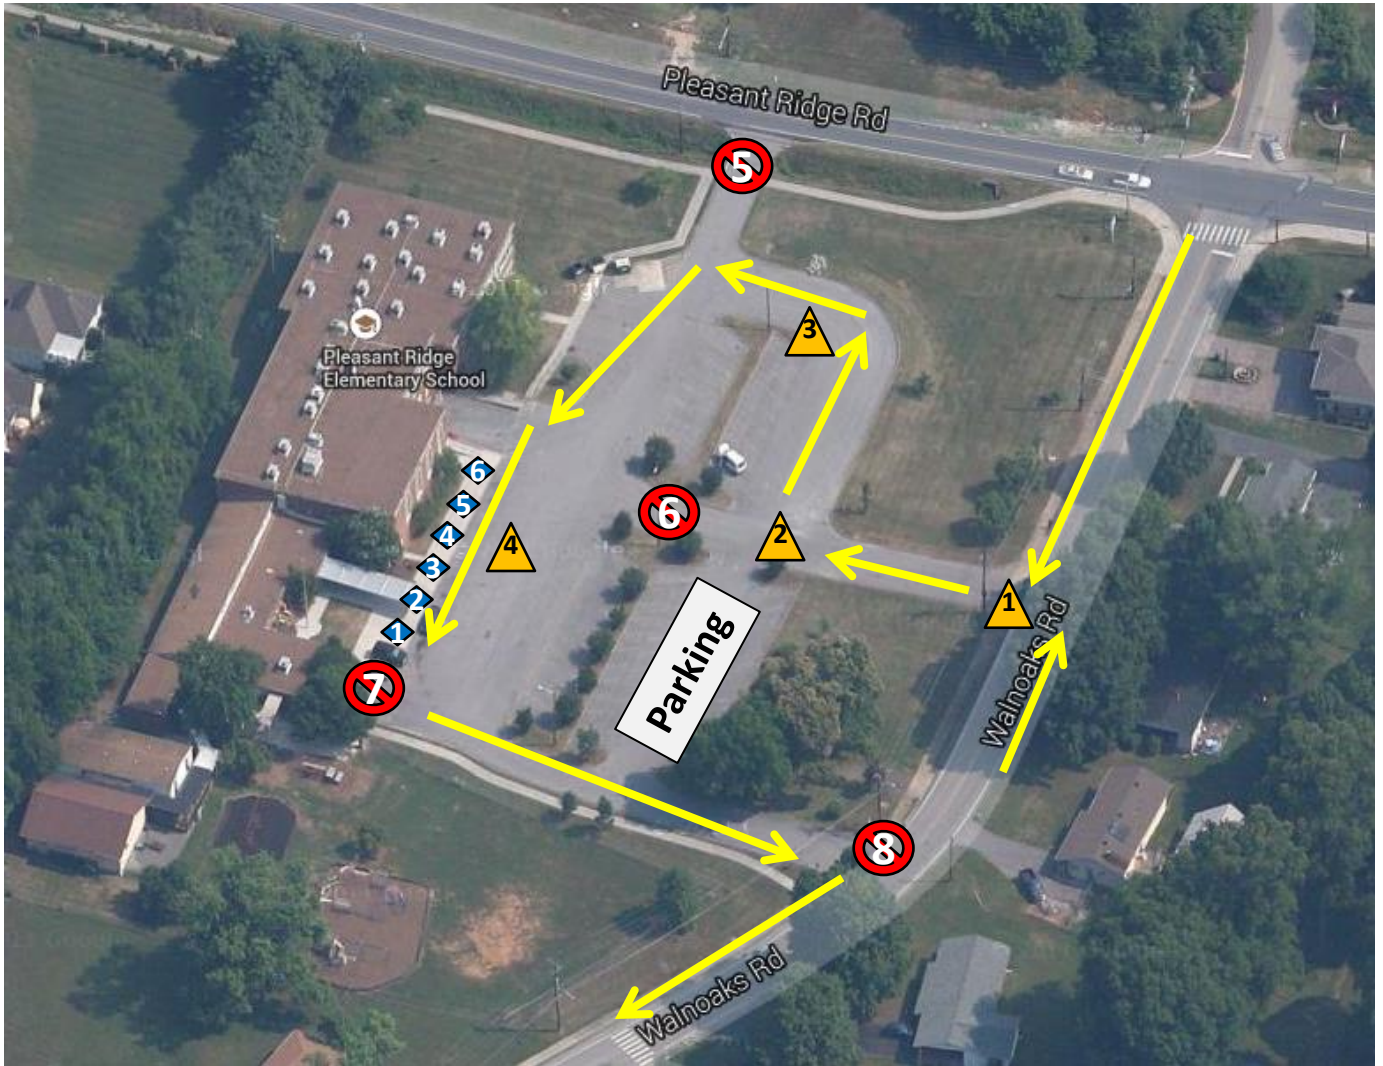

Pleasant Ridge Elementary 7:30 Morning Arrival Map

Arrival Dos & Don'ts

Do 	Don't 
1. Enter from Walnoaks in either direction.	5. Enter from Pleasant Ridge Rd.
2. Form one line of cars for arrival.	6. Drive around barriers posted in the parking lot.
3. Remain in line with your child until you are in the front of the building.	7. Park in the handicap spots, unless authorized.
4. Remain in the line even if your child has already been dropped off.	8. Turn left onto Walnoaks after 7:30 am.
<ul style="list-style-type: none"> • Pull up all the way to 1st vacant drop off spot 	<ul style="list-style-type: none"> • Form additional lines.
<ul style="list-style-type: none"> • Park in the parking lot to enter the building 	<ul style="list-style-type: none"> • Drive outside of the car line.
<ul style="list-style-type: none"> • Allow plenty of time for your student to be in their seats and ready to learn by 7:45 am. 	